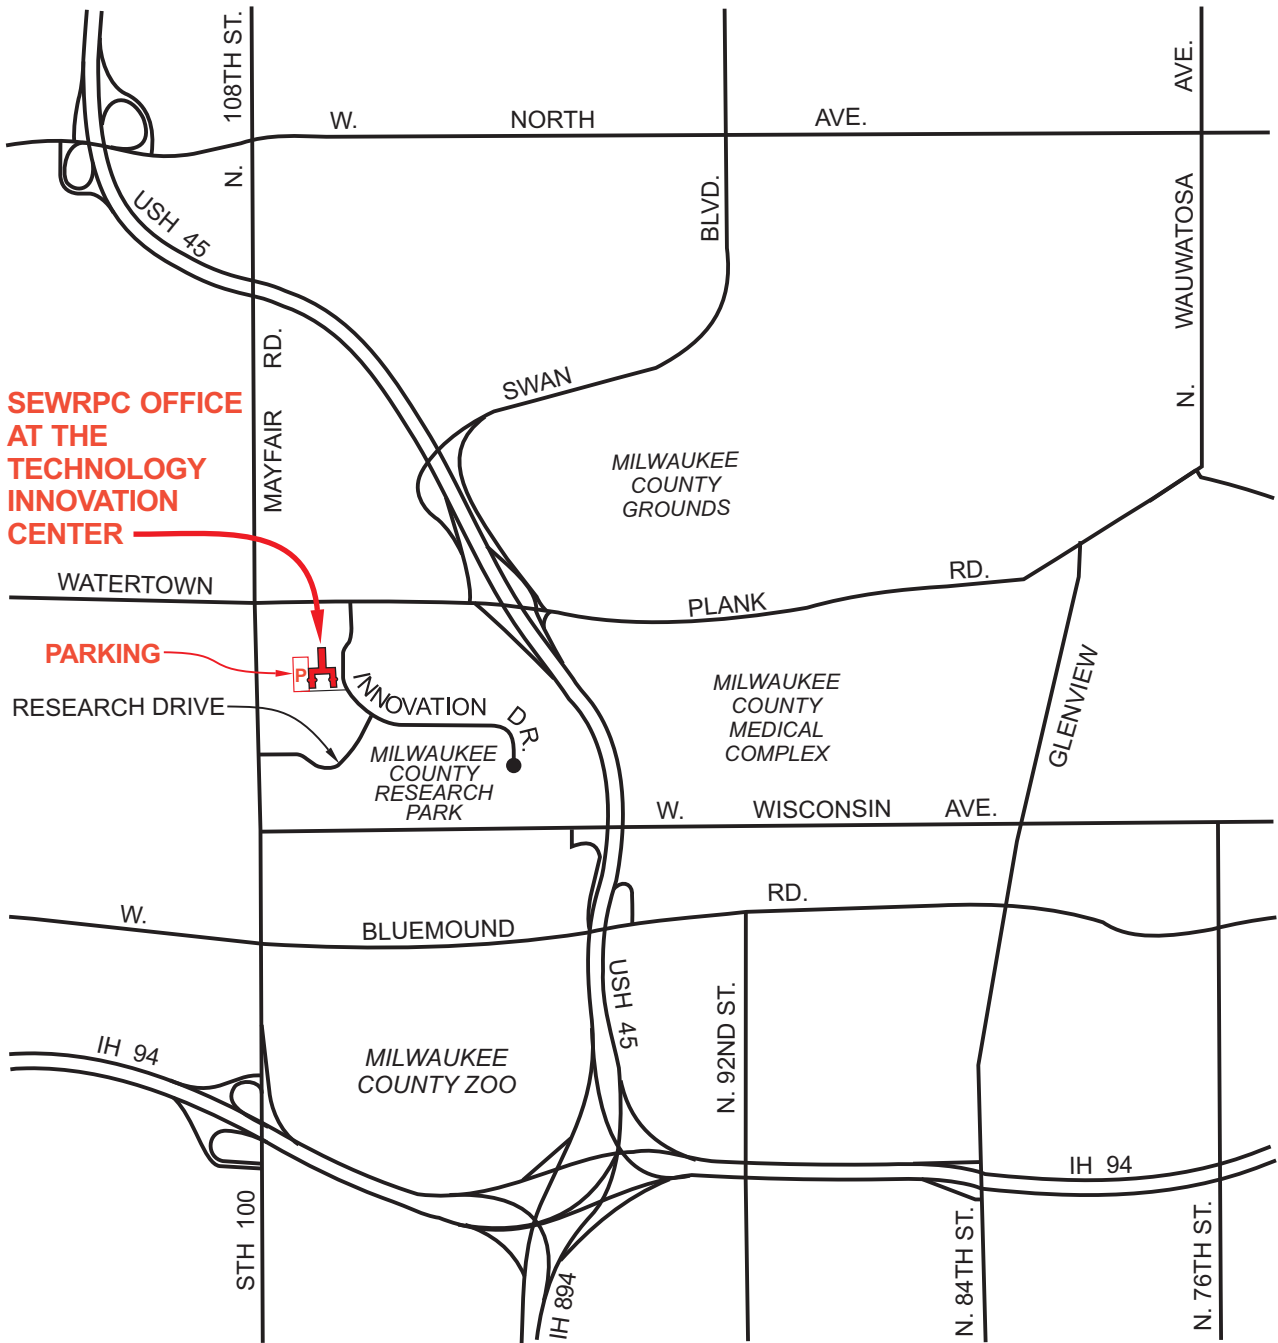

LOCATION MAP

**SEWRPC OFFICE
AT THE
TECHNOLOGY
INNOVATION
CENTER**

PARKING

SEWRPC OFFICE
CONFERENCE ROOM 119
TECHNOLOGY INNOVATION CENTER
MILWAUKEE COUNTY RESEARCH PARK
10437 W. INNOVATION DRIVE
WAUWATOSA, WISCONSIN