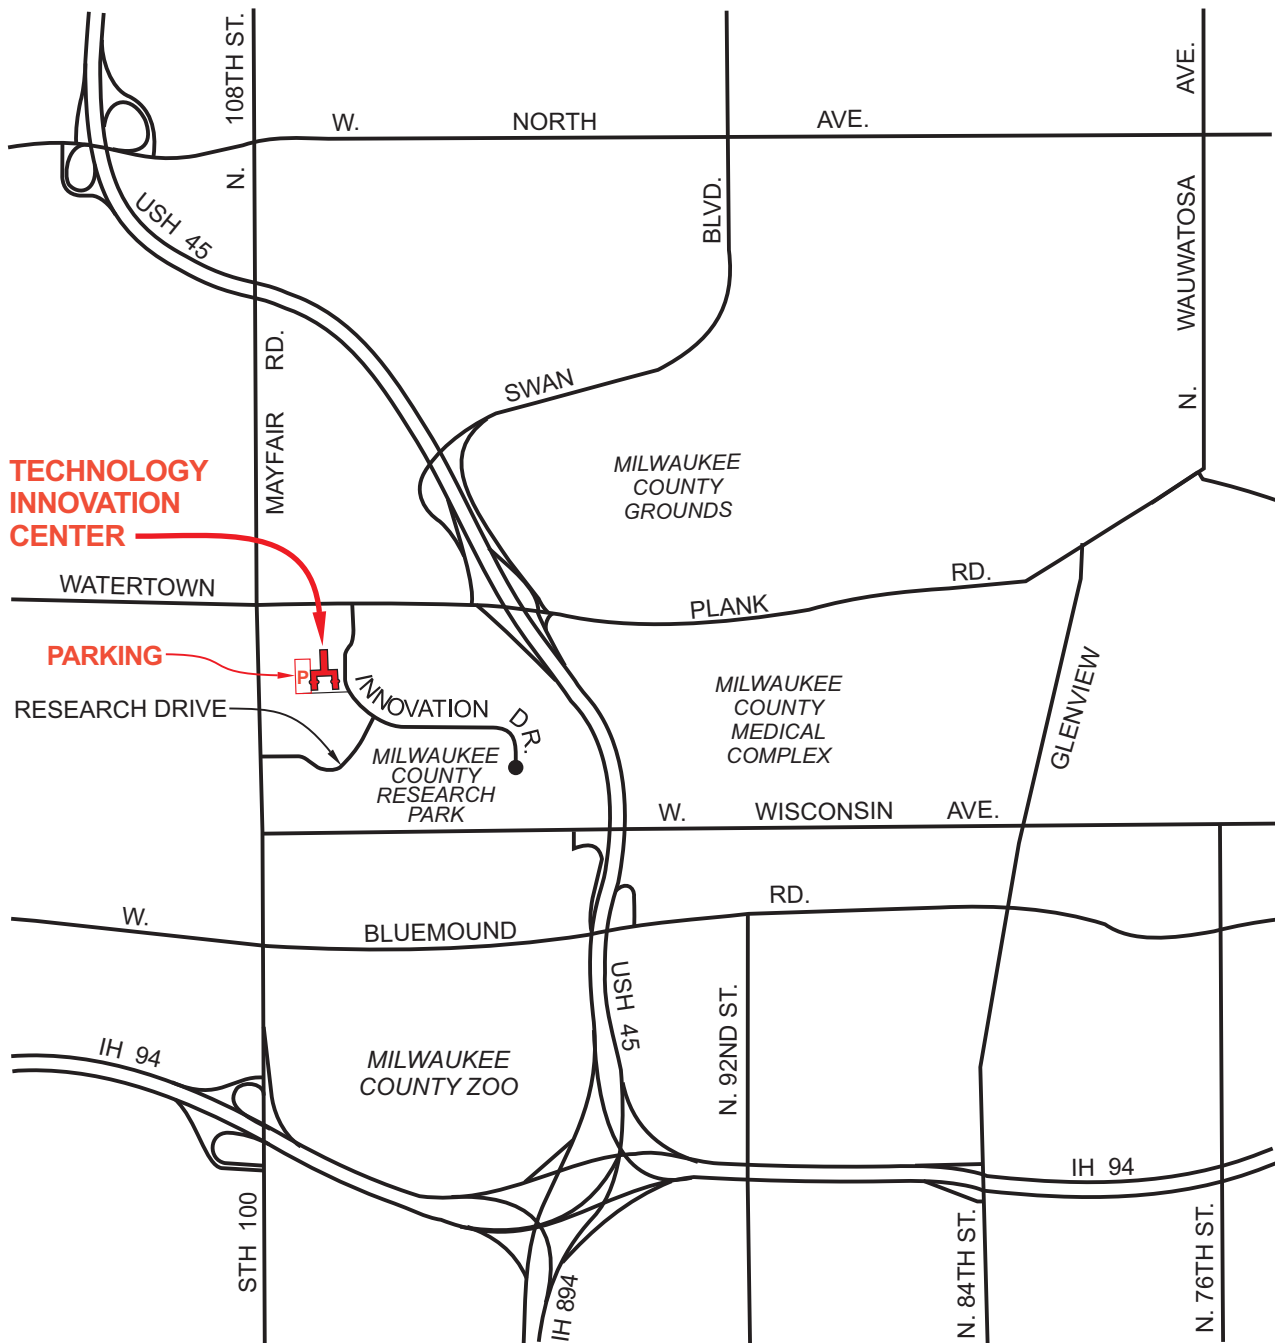

# LOCATION MAP SEWRPC OFFICE AT THE TECHNOLOGY INNOVATION CENTER

SEWRPC OFFICE  
CONFERENCE ROOM 114  
TECHNOLOGY INNOVATION CENTER  
MILWAUKEE COUNTY RESEARCH PARK  
10437 W. INNOVATION DRIVE  
WAUWATOSA, WISCONSIN